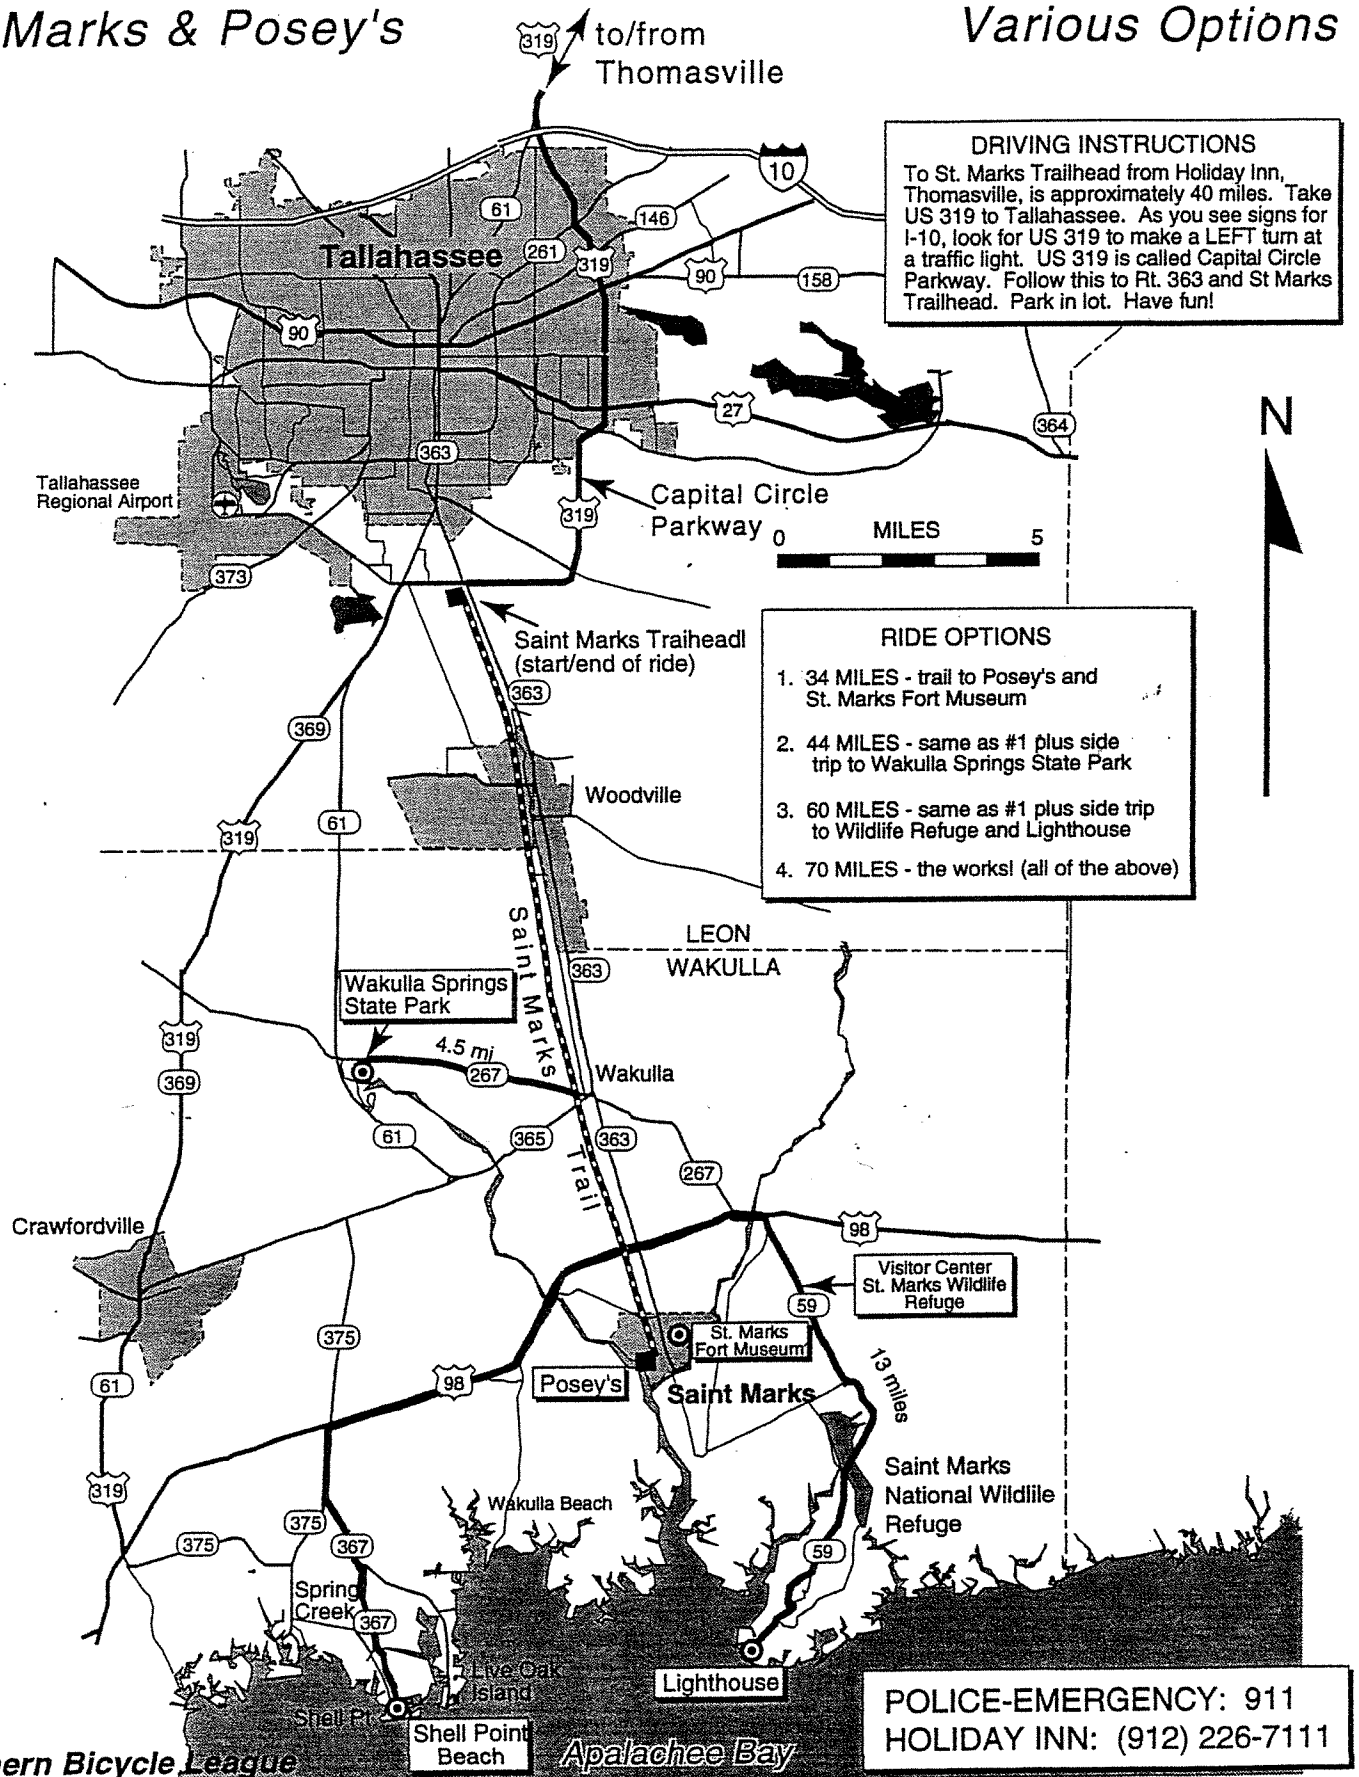

Capital City Cyclists Spaghetti 100

-- 66 and 100 mile options

Data use subject to license.

© DeLorme, DeLorme Topo USA® 7.0.

www.delorme.com

Thomasville Rose Pedal

St. Marks & Posey's

Various Options

Thomasville Rose Pedal

Southern Bicycle League

Ochlocknee Loop - 26.7 miles

Boston-Pavo Loop - 50.2 miles

POLICE-EMERGENCY: 911
HOLIDAY INN: (912)226-7111

Thomasville Rose Pedal

Pedal to Pebble Hill

18-25 and 43 mile options

→ 18-25 mile route
→ 43 mile route

POLICE-EMERGENCY: 911
HOLIDAY INN: (912)226-7111

FLORIDA *Southern Bicycle League*

Thomasville Rose Pedal

Metric Century —————

with Century Option - - - - -

N

POLICE-EMERGENCY: 911
HOLIDAY INN: (912)226-7111