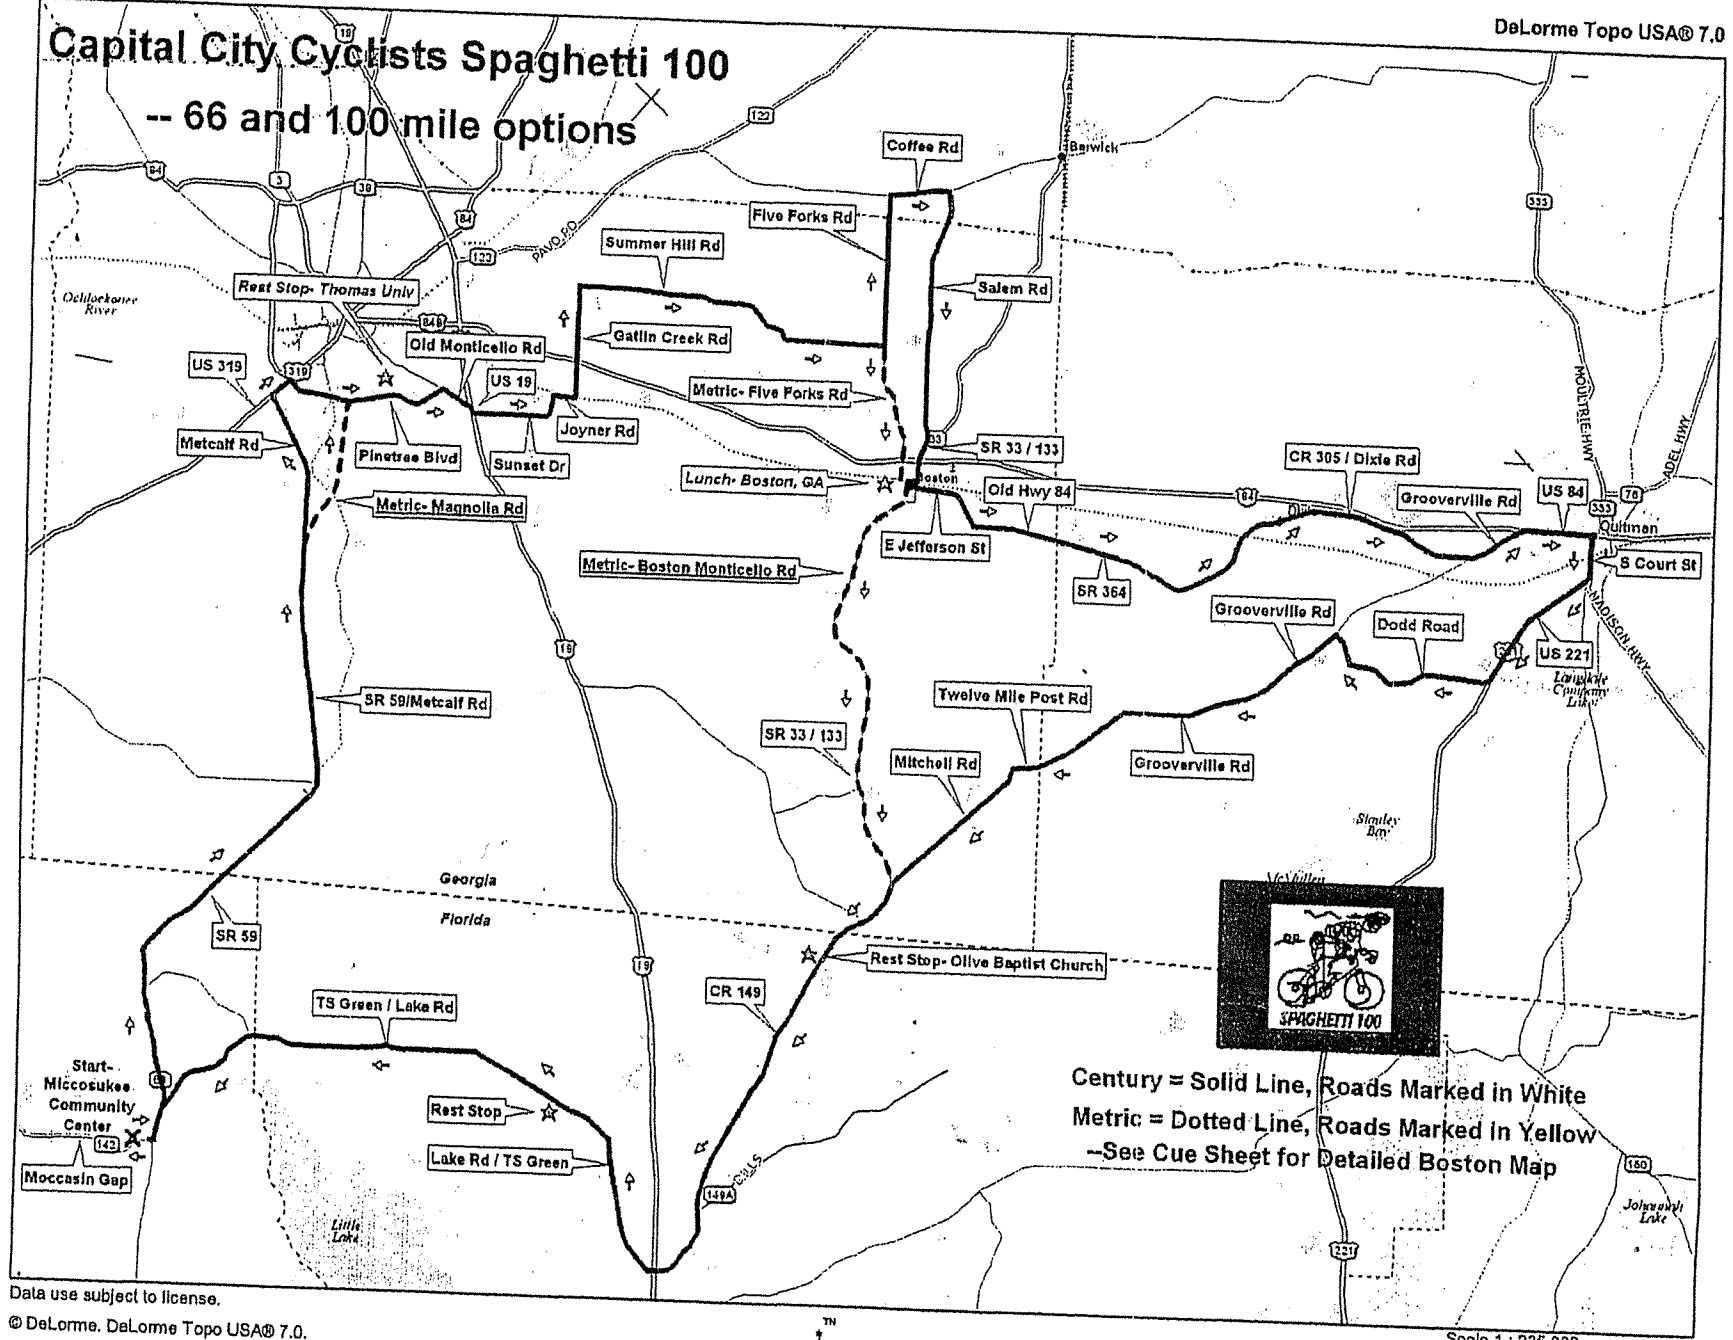

Capital City Cyclists Spaghetti 100

-- 66 and 100 mile options

Data use subject to license.

© DeLorme, DeLorme Topo USA® 7.0.

www.delorme.com

Thomasville Rose Pedal

St. Marks & Posey's

Various Options

Thomasville Rose Pedal

Southern Bicycle League

Ochlocknee Loop - 26.7 miles

Boston-Pavo Loop - 50.2 miles

POLICE-EMERGENCY: 911
HOLIDAY INN: (912)226-7111

Thomasville Rose Pedal

Pedal to Pebble Hill

18-25 and 43 mile options

→ 18-25 mile route
→ 43 mile route

POLICE-EMERGENCY: 911
HOLIDAY INN: (912)226-7111

FLORIDA *Southern Bicycle League*

Thomasville Rose Pedal

Metric Century —————

with Century Option - - - - -

N

POLICE-EMERGENCY: 911
HOLIDAY INN: (912)226-7111

Southern Bicycle League