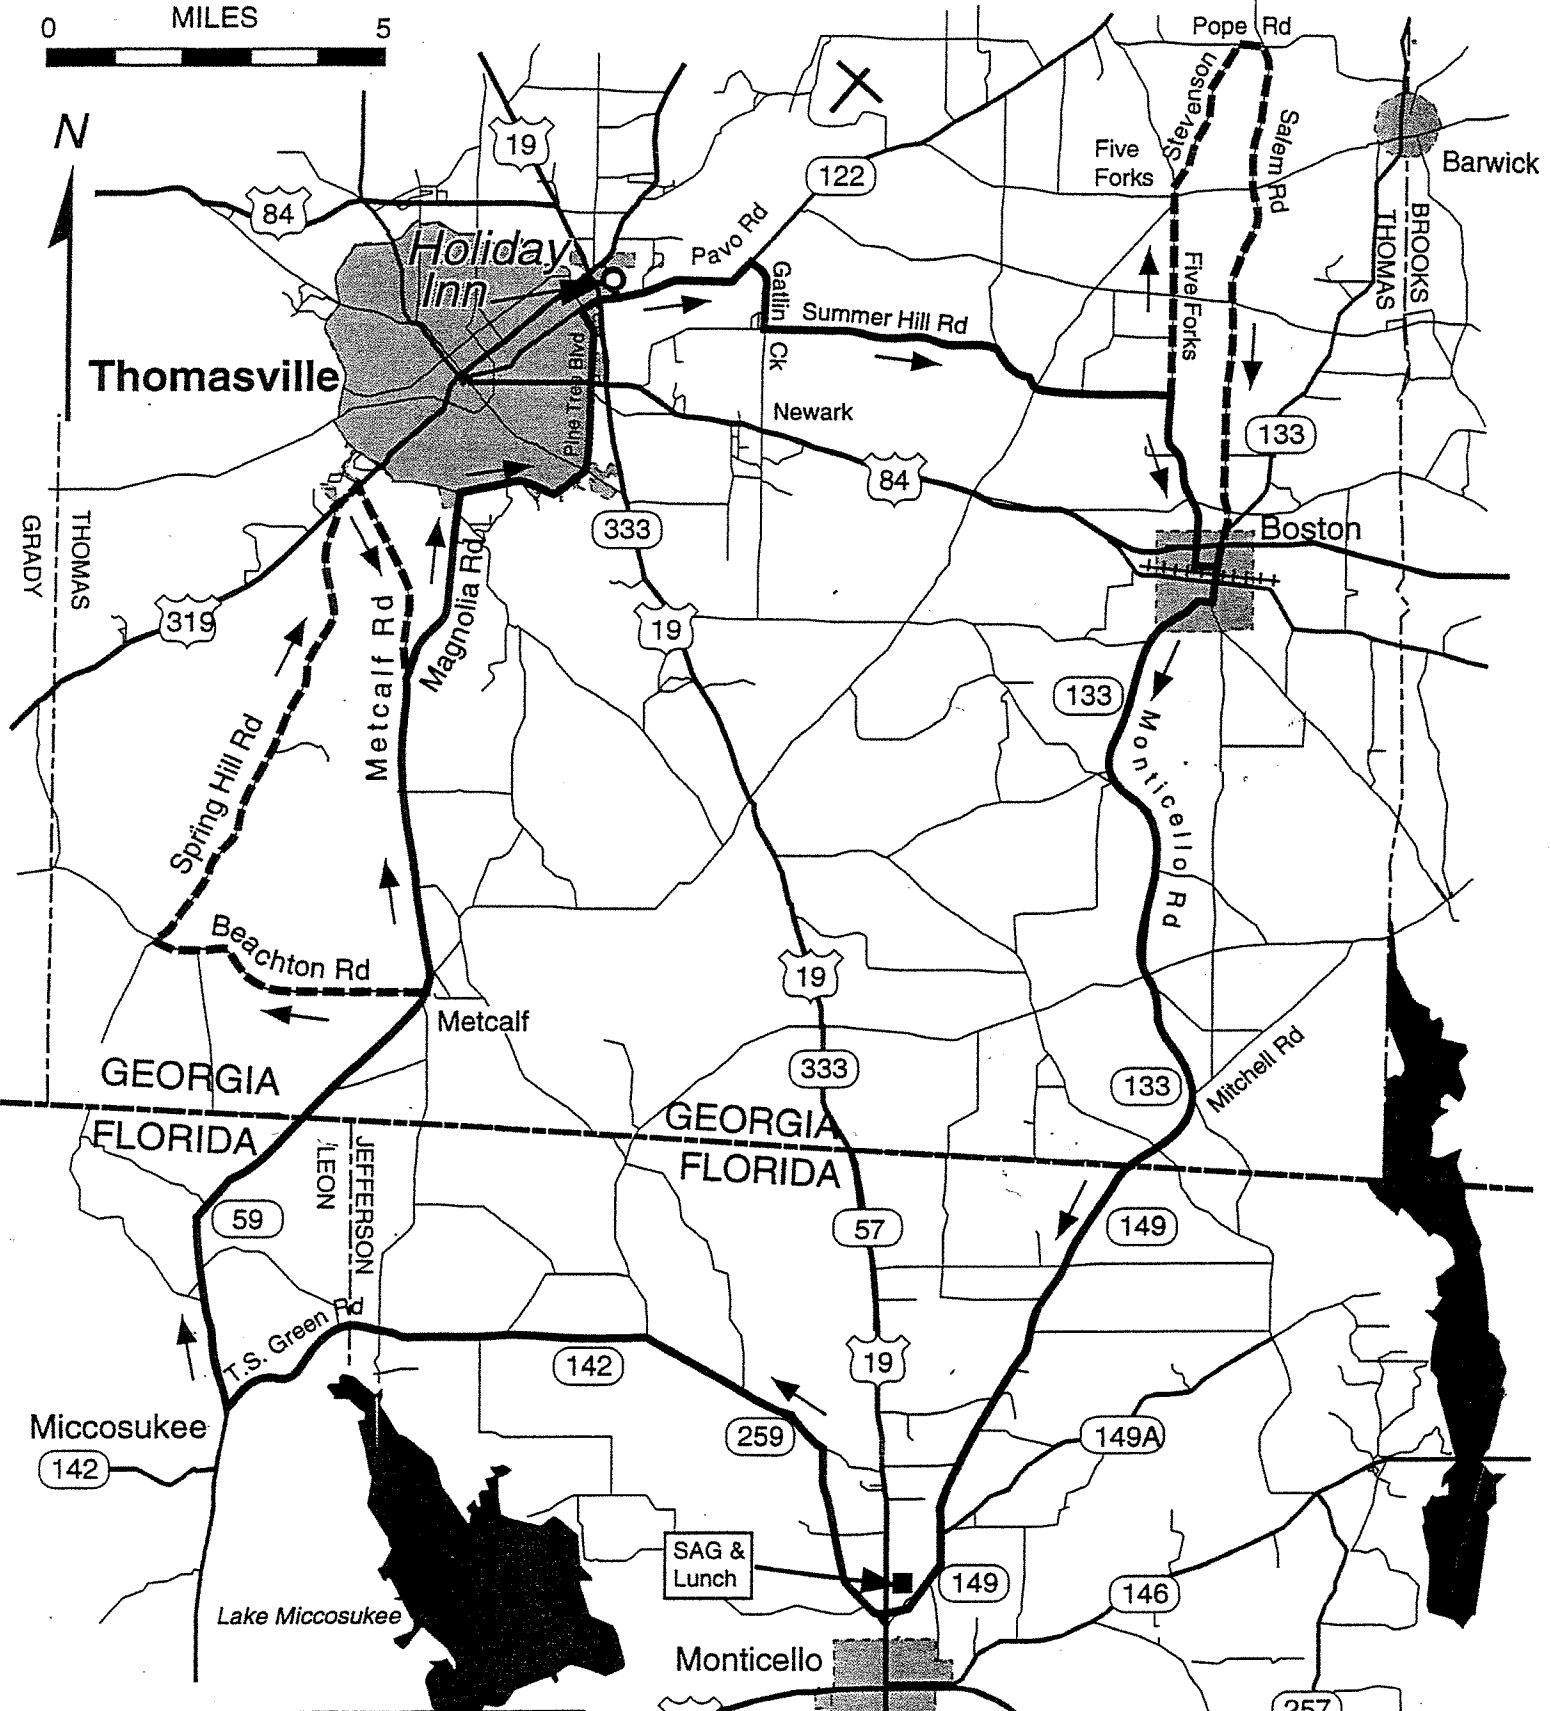

Capital City Cyclists Spaghetti 100

-- 66 and 100 mile options

Data use subject to license.

© DeLorme, DeLorme Topo USA® 7.0.

www.delorme.com

Thomasville Rose Pedal

St. Marks & Posey's

Various Options

Thomasville Rose Pedal

Southern Bicycle League

Ochlocknee Loop - 26.7 miles

Boston-Pavo Loop - 50.2 miles

POLICE-EMERGENCY: 911
HOLIDAY INN: (912)226-7111

Thomasville Rose Pedal

Pedal to Pebble Hill

18-25 and 43 mile options

→ 18-25 mile route
→ 43 mile route

POLICE-EMERGENCY: 911
HOLIDAY INN: (912)226-7111

FLORIDA *Southern Bicycle League*

Thomasville Rose Pedal

Metric Century —————

with Century Option - - - - -

N

POLICE-EMERGENCY: 911
HOLIDAY INN: (912)226-7111

Southern Bicycle League