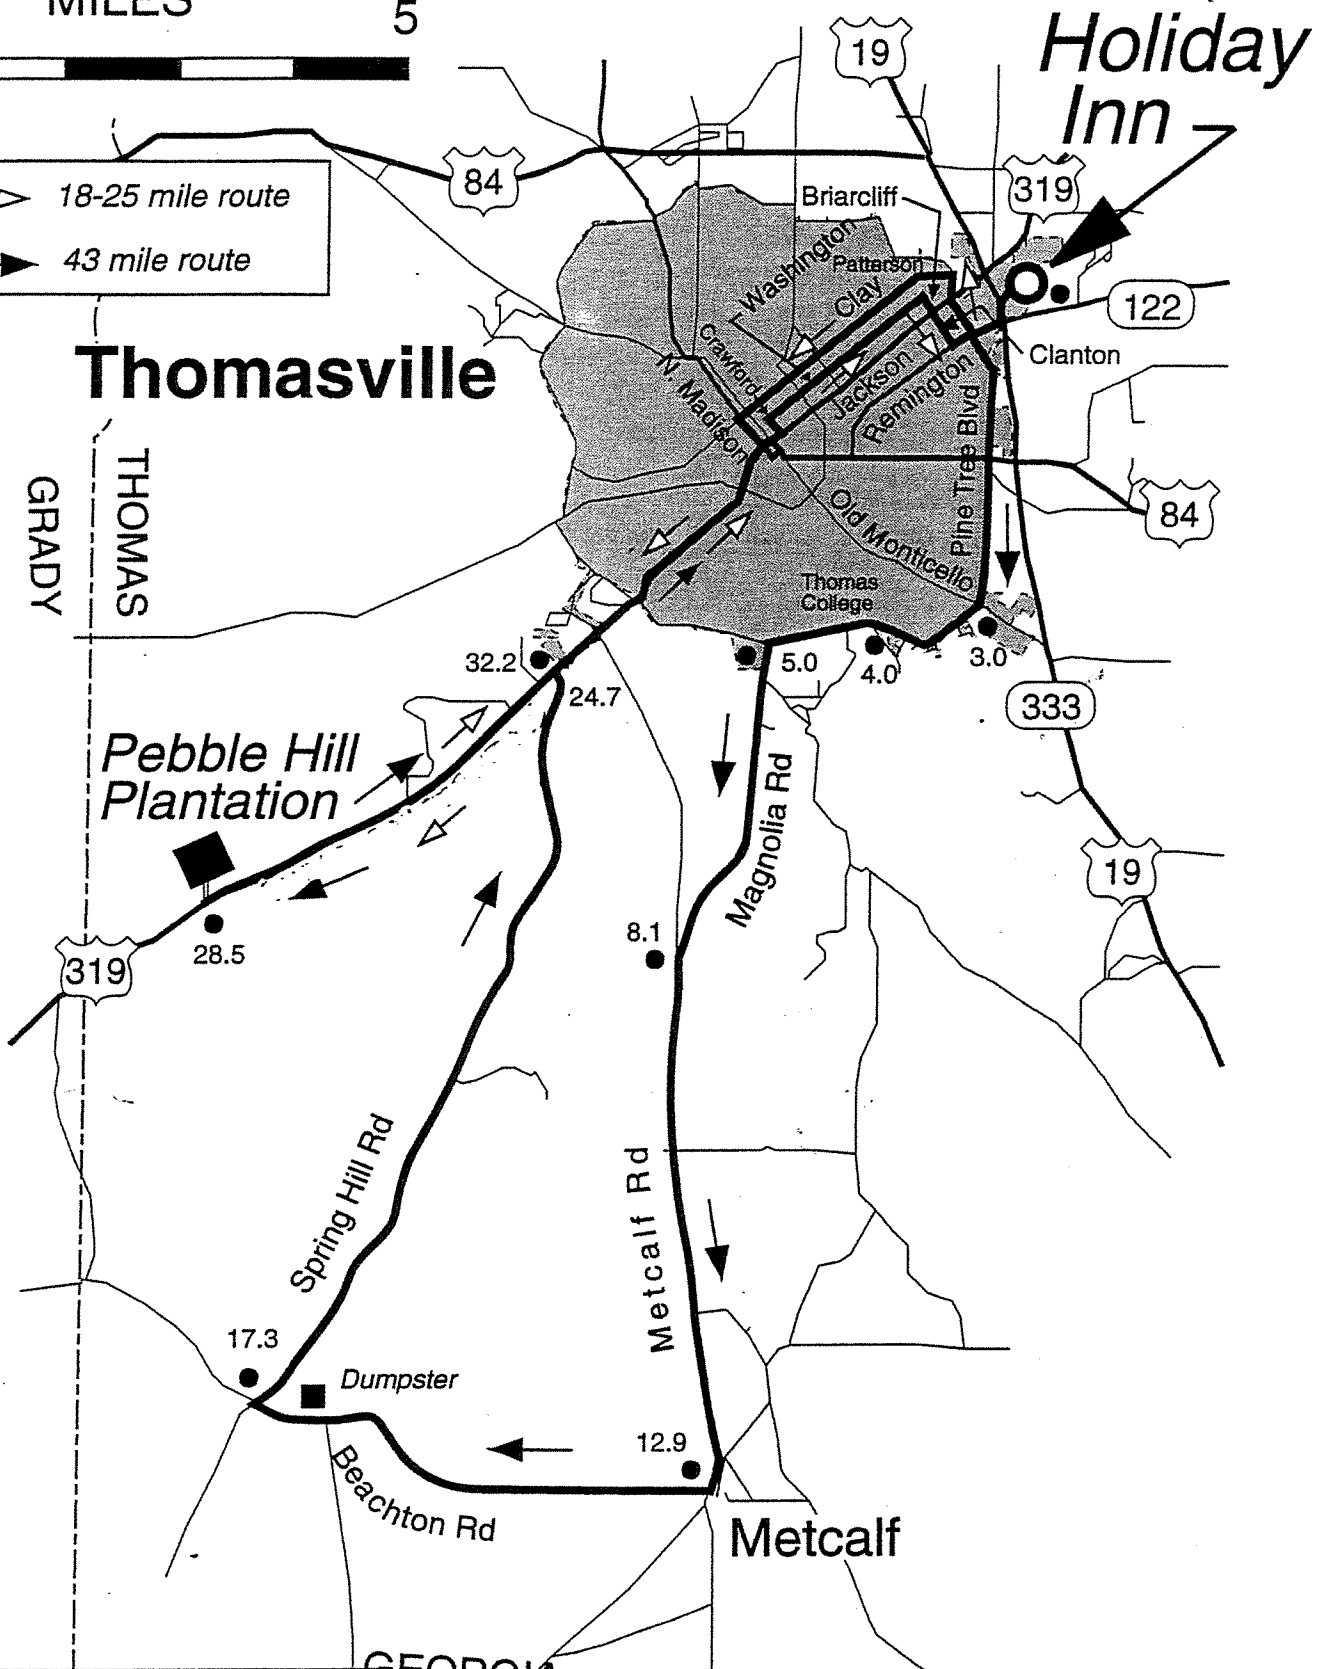

Capital City Cyclists Spaghetti 100

-- 66 and 100 mile options

Data use subject to license.

© DeLorme, DeLorme Topo USA® 7.0.

www.delorme.com

Thomasville Rose Pedal

St. Marks & Posey's

Various Options

Thomasville Rose Pedal

Southern Bicycle League

Ochlocknee Loop - 26.7 miles

Boston-Pavo Loop - 50.2 miles

POLICE-EMERGENCY: 911
HOLIDAY INN: (912)226-7111

Thomasville Rose Pedal

Pedal to Pebble Hill

18-25 and 43 mile options

→ 18-25 mile route
→ 43 mile route

POLICE-EMERGENCY: 911
HOLIDAY INN: (912)226-7111

FLORIDA *Southern Bicycle League*

Thomasville Rose Pedal

Metric Century —————

with Century Option - - - - -

N

POLICE-EMERGENCY: 911
HOLIDAY INN: (912)226-7111