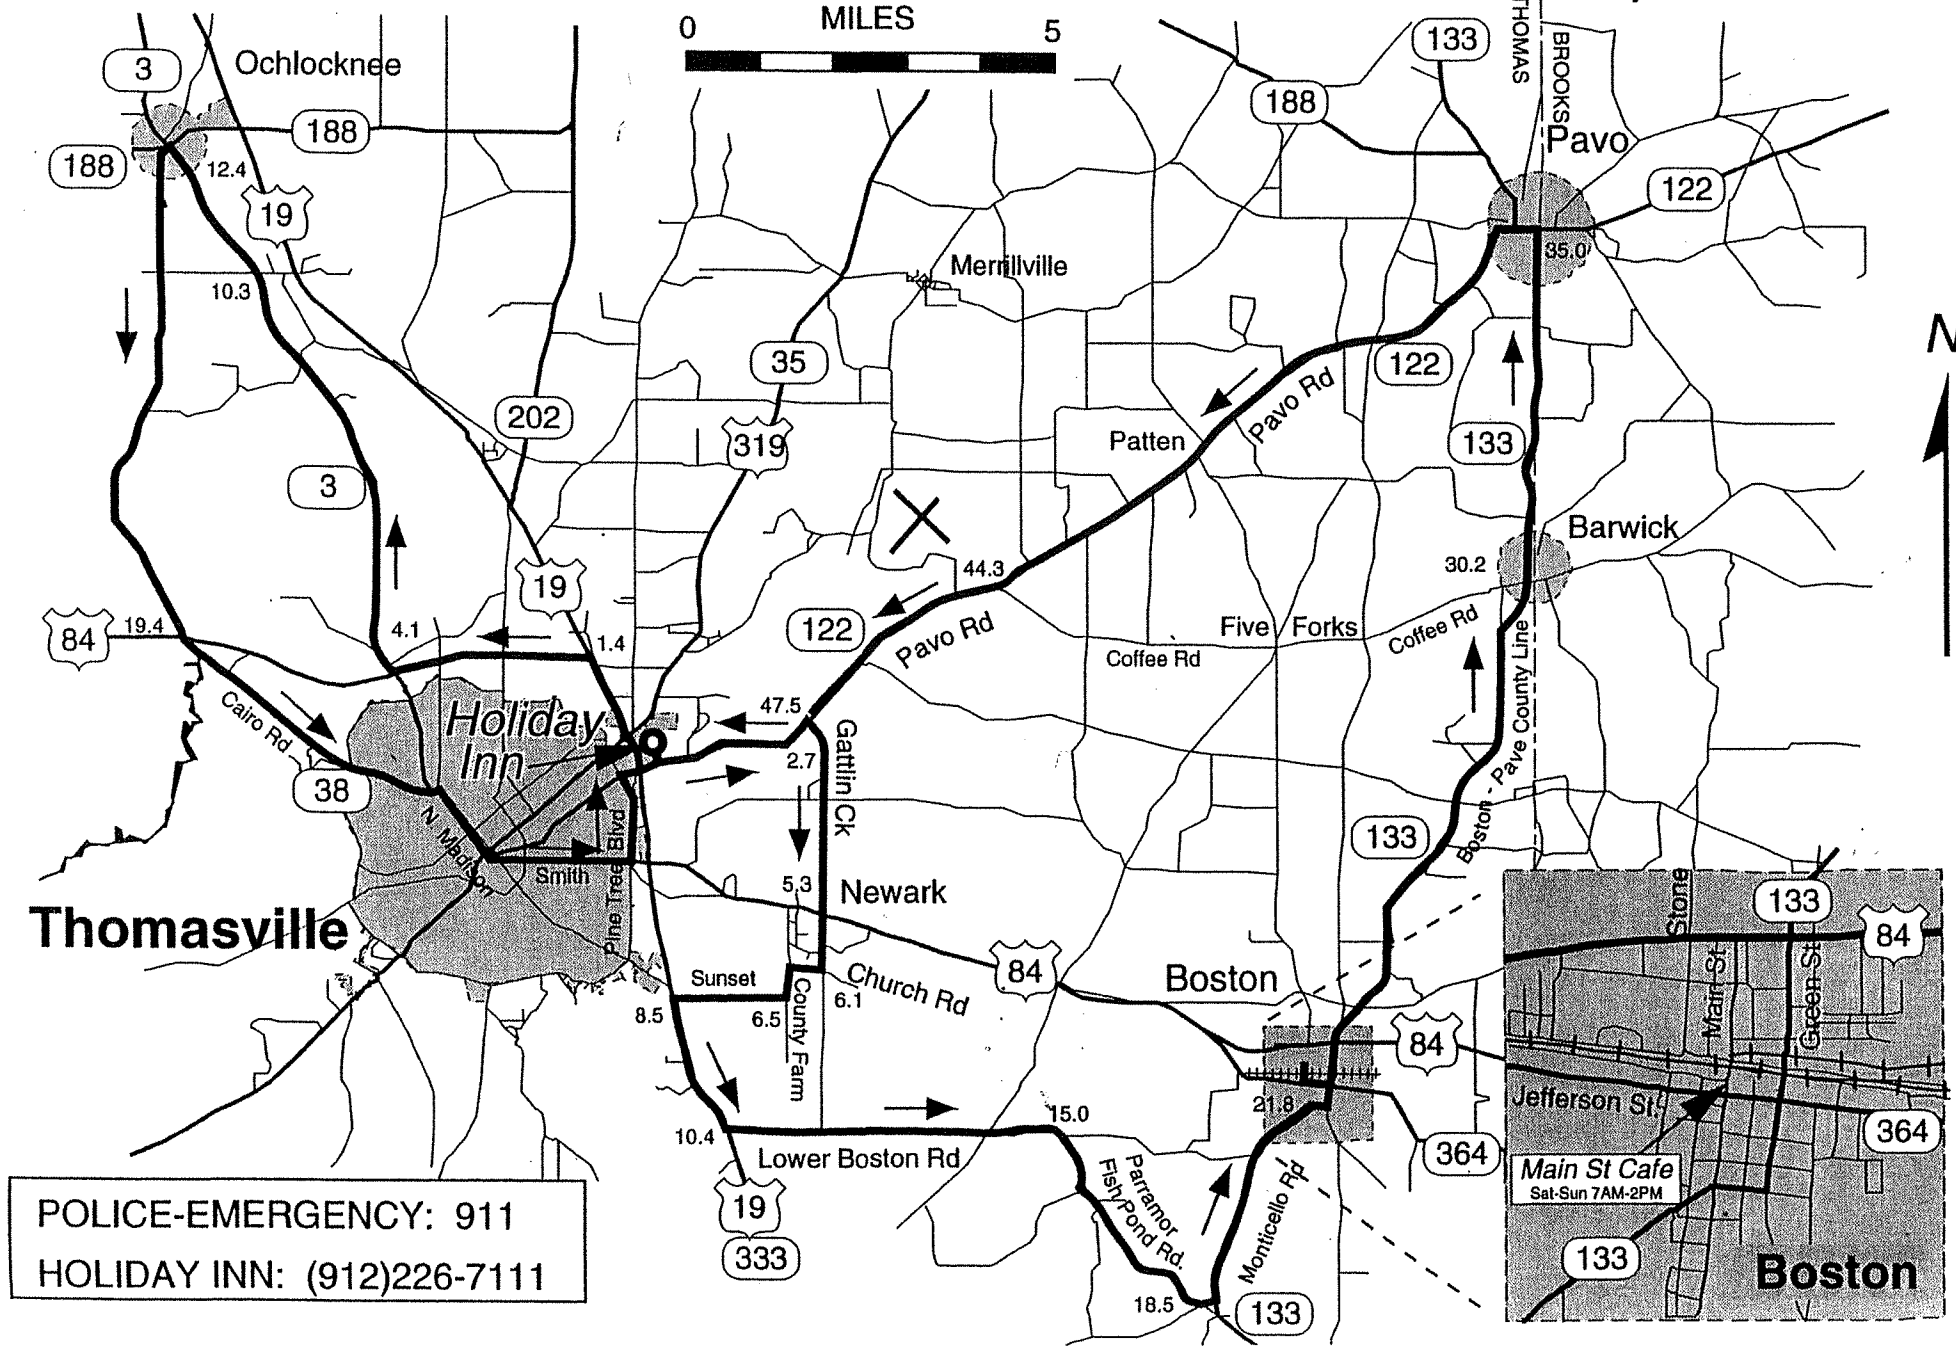

Capital City Cyclists Spaghetti 100

-- 66 and 100 mile options

Data use subject to license.

© DeLorme, DeLorme Topo USA® 7.0.

www.delorme.com

Thomasville Rose Pedal

St. Marks & Posey's

Various Options

Thomasville Rose Pedal

Southern Bicycle League

Ochlocknee Loop - 26.7 miles

Boston-Pavo Loop - 50.2 miles

POLICE-EMERGENCY: 911
HOLIDAY INN: (912)226-7111

Thomasville Rose Pedal

Pedal to Pebble Hill

18-25 and 43 mile options

→ 18-25 mile route
→ 43 mile route

POLICE-EMERGENCY: 911
HOLIDAY INN: (912)226-7111

FLORIDA *Southern Bicycle League*

Thomasville Rose Pedal

Metric Century —————

with Century Option - - - - -

N

POLICE-EMERGENCY: 911
HOLIDAY INN: (912)226-7111

Southern Bicycle League